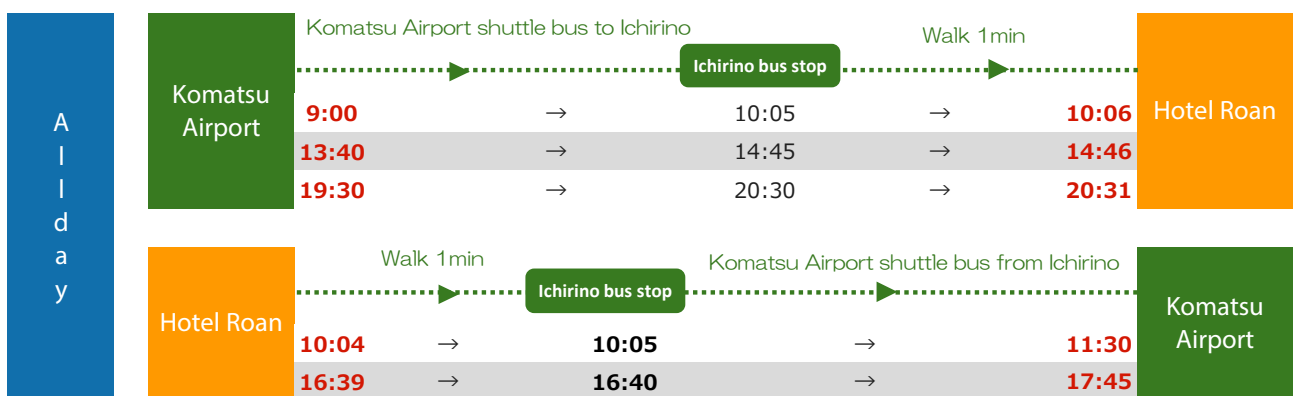

Hotel ROAN ~ Kanazawa Station

Bus & Train Timetable & Route

W
e
e
k
d
a
y

	JR Hokuriku Line	1 min walk	Hokuriku Rail Train	Hokuriku Rail Bus	Community Bus or Free Bus	
	Nishi-kanazawa Sta		Shin-nishi-kanazawa Sta	Tsurugi Sta	Sena bus stop	
6:52	→	6:55	7:08	→	7:35	7:41 → 8:22 Free bus* → 8:37
7:26	→	7:32	7:45	→	8:13	8:20 → 9:01 9:12 → 9:32
9:28	→	Hokuriku Railway Bus to Shiramine			→	10:49 Free bus* → 11:04
12:28	→	松任駅経由にて乗り換え2回・到の早い便あり。詳細は裏面の表より確認ください。				→ 14:21
12:28	→	12:32	12:54	→	13:22	13:45 → 14:29 Free bus* → 14:44
13:29	→	13:32	13:40	→	14:08	14:45 文 15:26 Free bus* → 15:41
14:28	→	14:31	14:50	→	15:18	15:30 → 16:11 16:17 → 16:37
15:53	→	15:56	16:04	→	16:33	16:35 → 17:13 17:35 → 17:55
17:04	→	17:07	17:17	→	17:44	17:53 → 18:34 18:35 → 18:55
17:38	→	Hokuriku Railway Bus to Shiramine			→	19:06 Free bus* → 19:21
18:01	→	18:04	18:15	→	18:44	19:08 → 19:49 Free bus* → 20:04
18:30	→	18:33	18:37	→	19:04	19:45 → 20:25 Free bus* → 20:40
18:56	→	18:59	19:14	→	19:42	20:25 → 21:01 Free bus* → 21:16

*Free bus from hotel to Sena bus stop is reservation only. Please contact us by the day before.

RESERVE NOW / ✉ e@ichirino.jp / ☎ 076-256-7141

Hotel ROAN ~ Komatsu Airport ,Komatsu Station

Bus & Train Timetable & Route

JR Komatsu Station to Hotel Roan

60min

Komatsu Airport to Hotel Roan

Winter limited

60min

※Available during Winter Season(Reservation required 10 days ago/one way 1800 yen)
 ※Stop on Wednesday

JR Kanazawa Sta • JR Komatsu Sta(via JR Matto Sta)