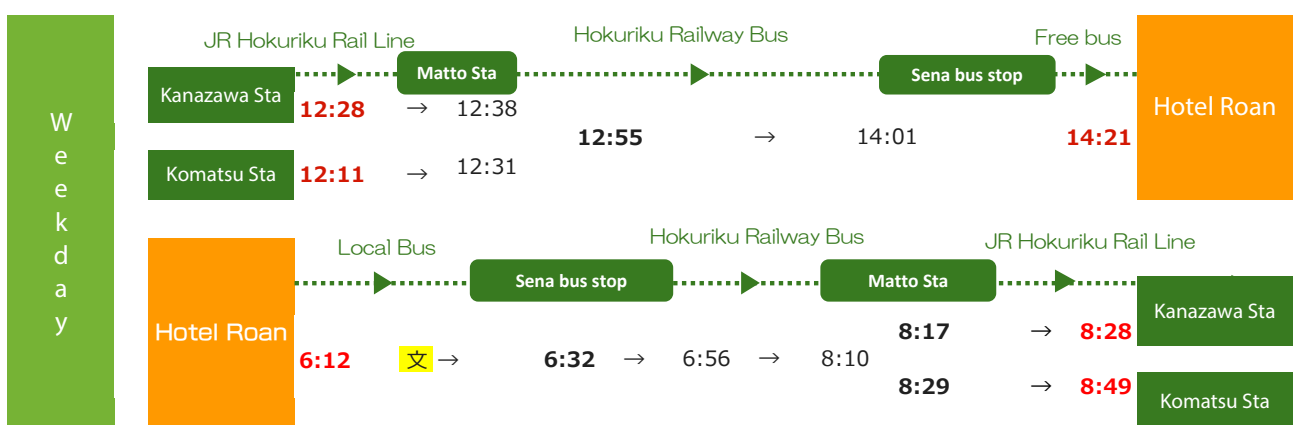

JR Kanazawa Sta • JR Komatsu Sta(via JR Matto Sta)

120min

※Only weekday

RESERVE NOW / ✉ e@ichirino.jp / ☎ 076-256-7141

2019年11月30日改正版